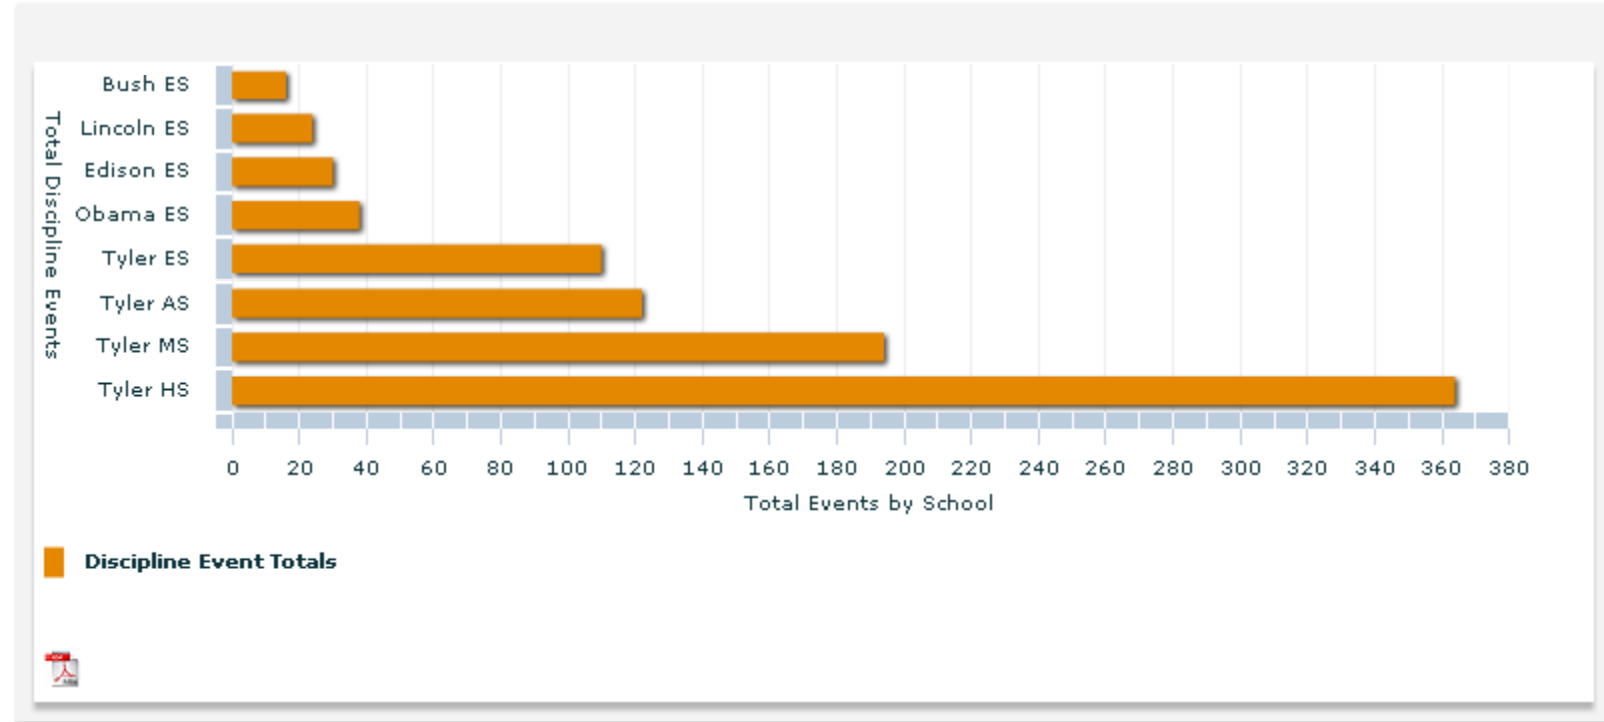

Administrator Dashboard ~ “On-line Decision Making Tool”

Tyler District Pulse...

Student Absence Percentage by School:

Administrator Dashboard ~ "On-line Decision Making Tool"

Total Discipline Events by School: