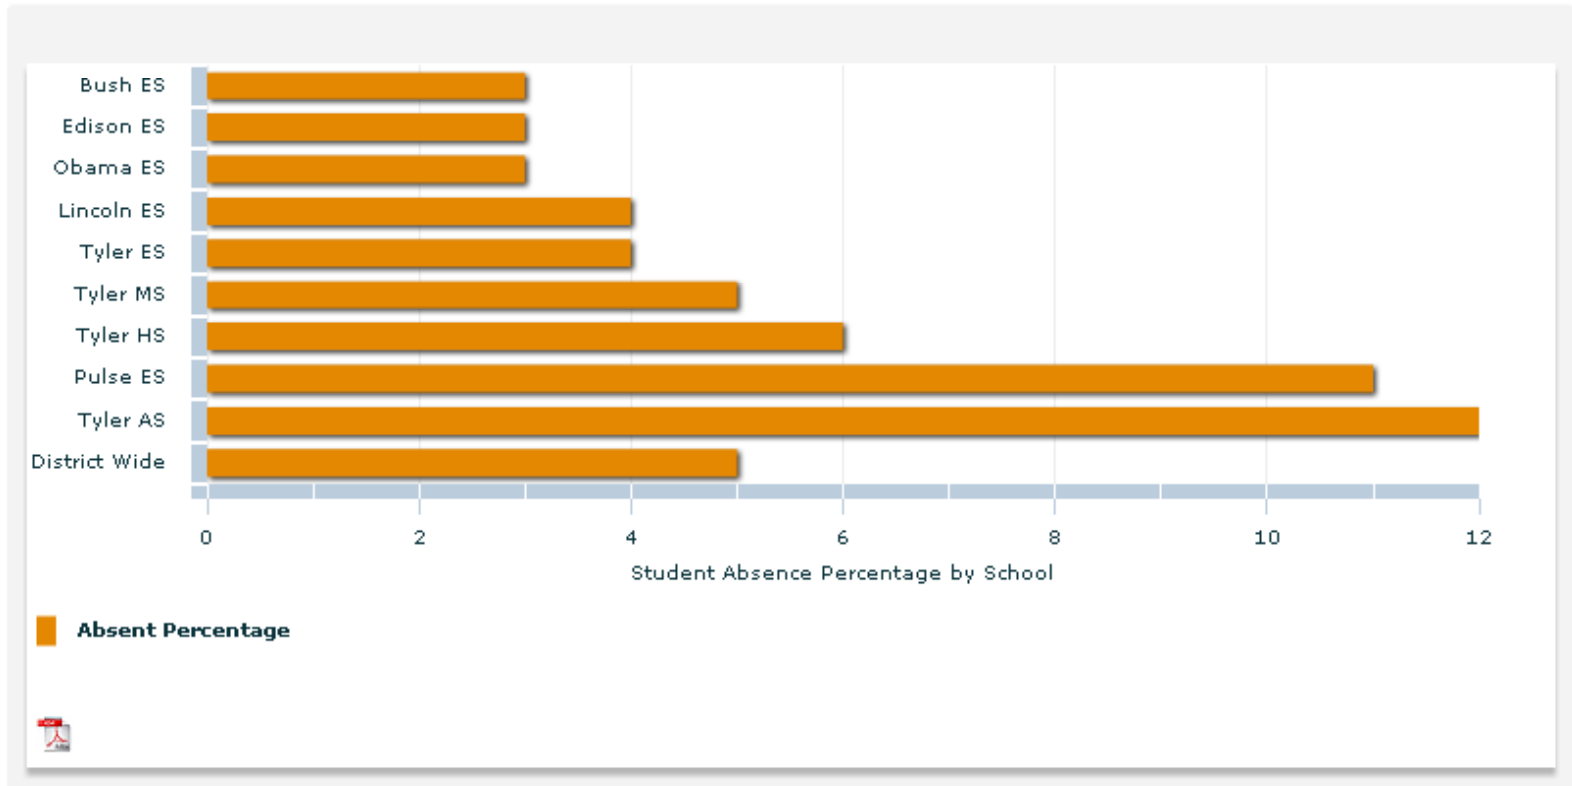

Administrator Dashboard ~ “On-line Decision Making Tool”

Tyler District Pulse...

Student Absence Percentage by School:

Administrator Dashboard ~ "On-line Decision Making Tool"

Total Discipline Events by School: